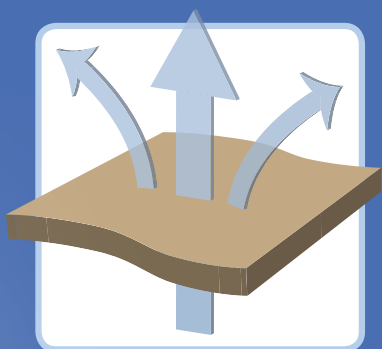

Same Day Despatch\*

Highly sheer  
& conforming  
lightweight  
fabric

Highly sheer lightweight fabric

Made with a micro-filament yarn that is just 1/60<sup>th</sup> the width of a human hair

Highly breathable with increased wicking of moisture

# Venenex

M I C R O L I G H T

Available in the following options

BELOW KNEE THIGH + GRIP TOP TIGHTS

SIZES II to VII  
OPEN/CLOSED TOE  
REGULAR/SHORT LEG  
STANDARD WIDTH/EXTRA WIDE

\* Products are held in stock and all orders received before 1pm are dispatched the same working day. Orders later than that will be depstached the next working day